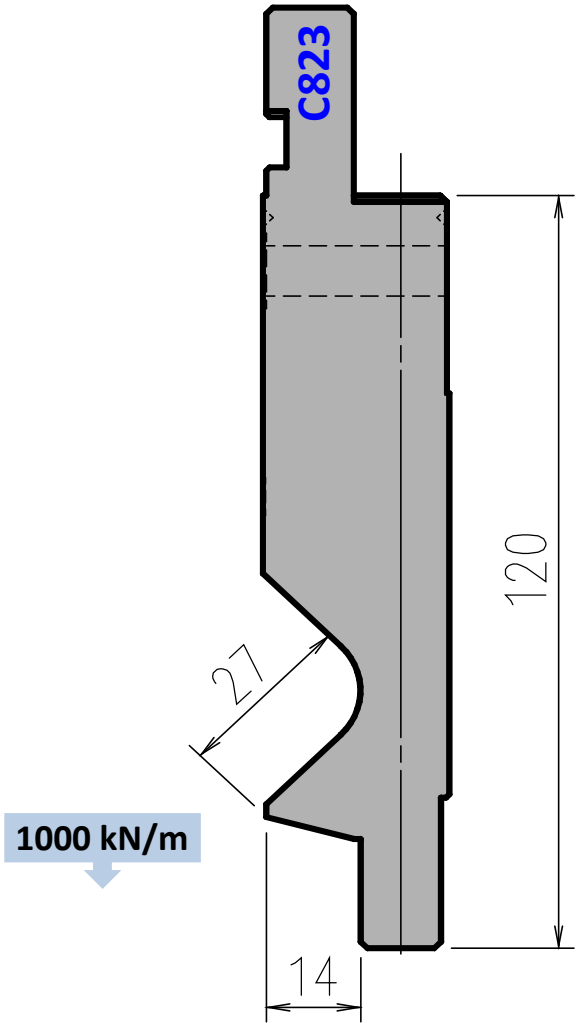

AFH ATC Flattening Punch C823

Length mm	Item No.	Weight Kg
200 Div.	C8230005	19,0
Short Div.	C8230006	11,8