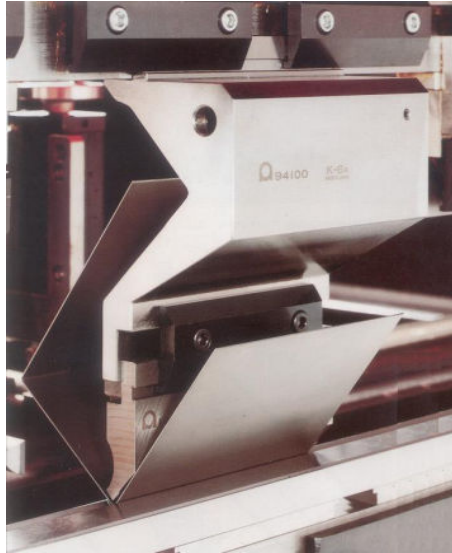

Deep bend Punch Holder

ES 6047061

| Length mm | Item No. | Weight Kg |
|-----------|----------|-----------|
| 200 | DX940000 | 18,0 |

Safety groove clamps
available from stock :
Item No. 961000