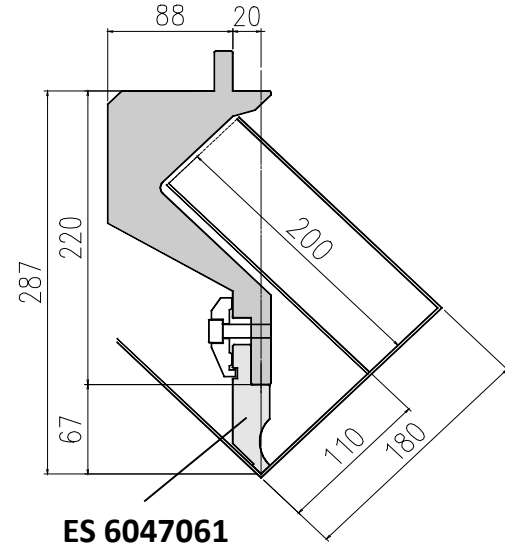

Deep bend Punch Holder

ES 6047061

| Length mm | Item No. | Weight Kg |
|-----------|----------|-----------|
| 200 | DX940000 | 18,0 |

Safety groove clamps
available from stock :
Item No. 961000