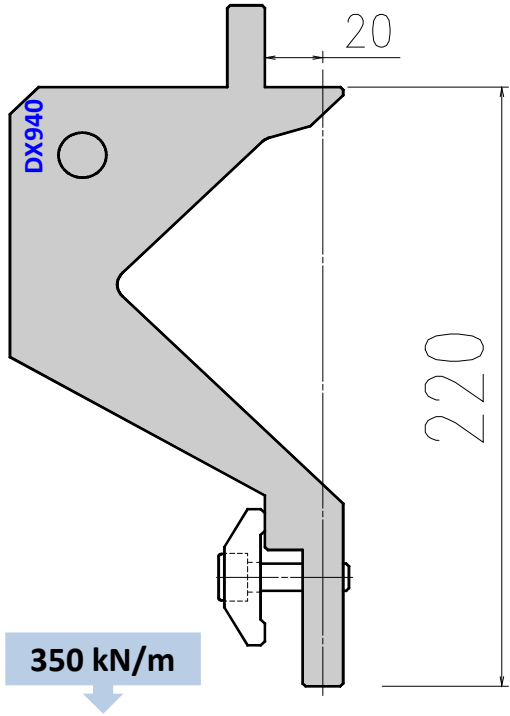

Deep bend Punch Holder

ES 6047061

| Length mm | Item No. | Weight Kg |
|-----------|----------|-----------|
| 200 | DX940000 | 18,0 |

Safety groove clamps
available from stock :
Item No. 961000