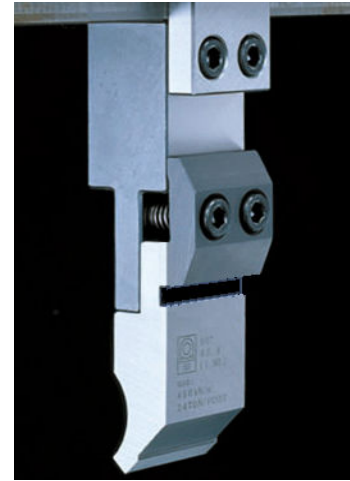

Narrow Punch Holder 913

1000
kN/m

Length mm	Item No.	Weight Kg
50	AC913000	3,0