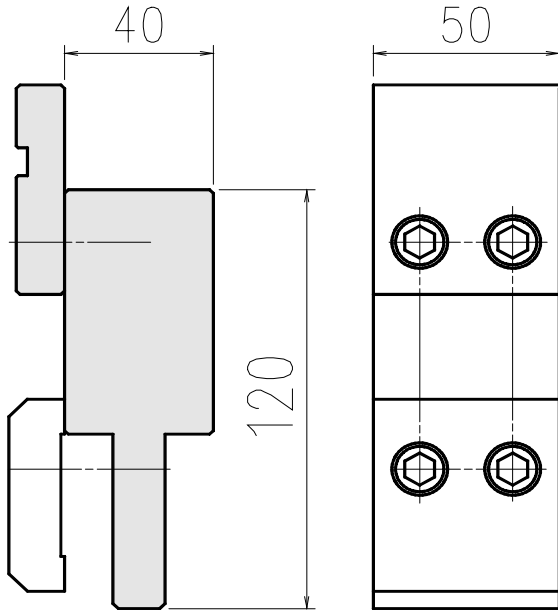

Narrow Punch Holder 913

1000
kN/m

Length mm	Item No.	Weight Kg
50	AC913000	3,0