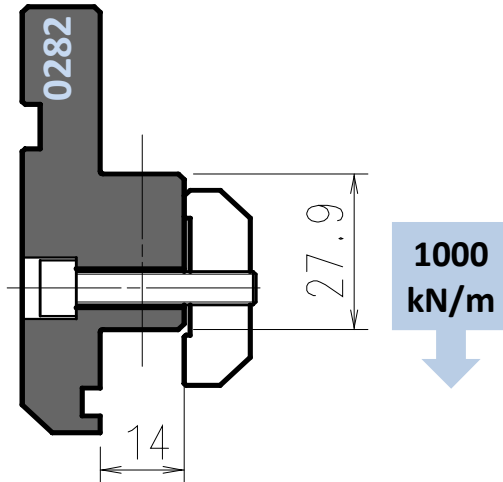

Staged Punch Holder 0282 (to use with H90 mm punches)

Holder 0282 replaces old holder SPH282

Length mm	Item No.	Weight Kg
415	EH0282002	5,3