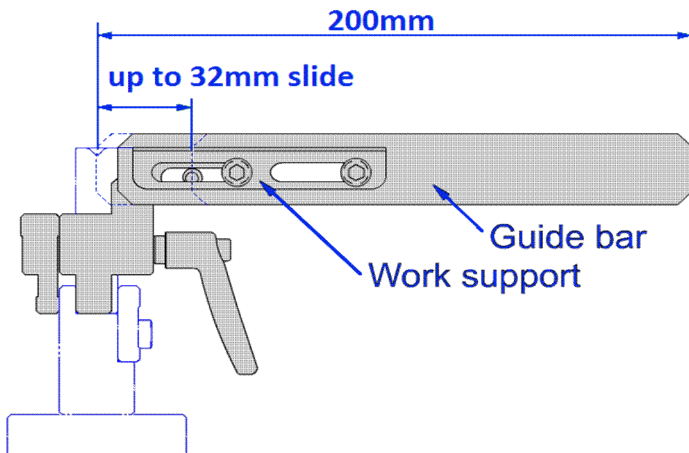

# 90° Side gauge for 1V dies 939

## Note:

- Left-gauging or right-gauging
- Fixation on die holder

Item No.	Weight [Kg]
AC939000	1,0