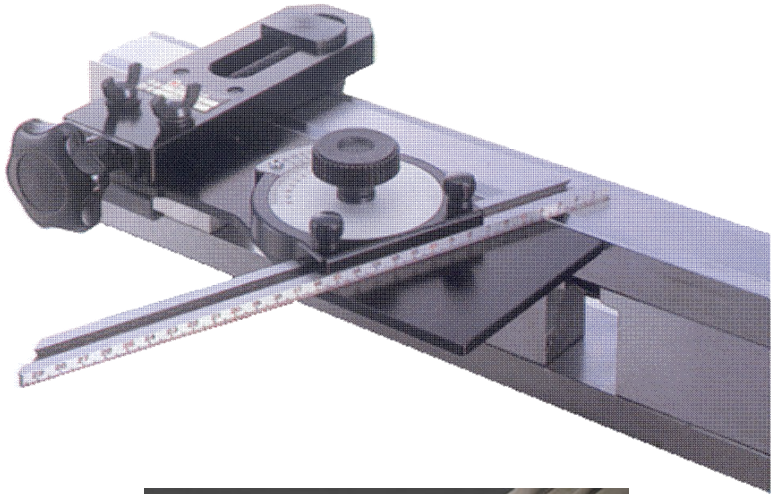

# Angle adjustable side gauge 932

## Note:

- Fixation on die (1V or 2V dies)
- Left-gauging or right-gauging
- Indexable within 100° (at 5' increments)

Item No.	Weight [Kg]
AC932000	2,6