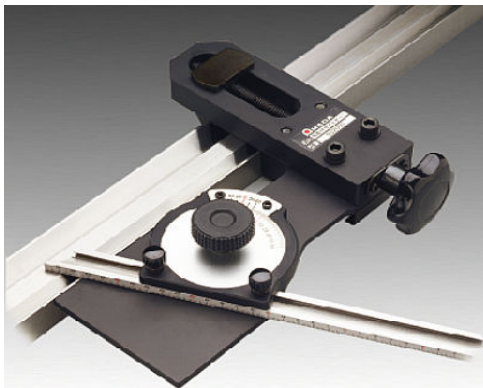

# Angle adjustable side gauge 932

## Note:

- Fixation on die (1V or 2V dies)
- Left-gauging or right-gauging
- Indexable within 100° (at 5' increments)

Item No.	Weight [Kg]
AC932000	2,6