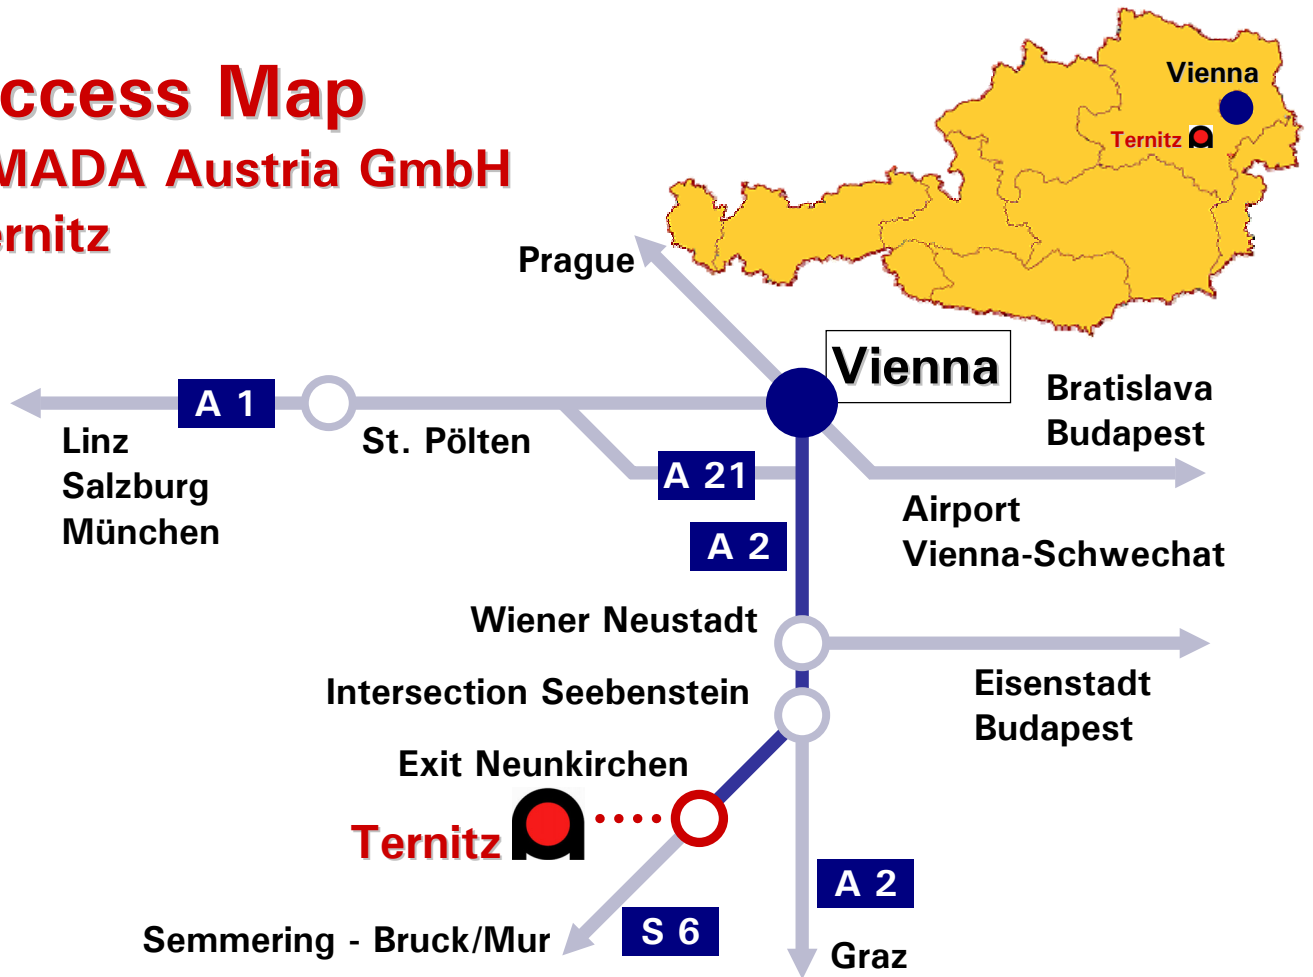

Access Map

AMADA Austria GmbH

Ternitz

Access Map - Detail

Administration - via **Wassergasse**

Production site/delivery - via **Pharmastraße**